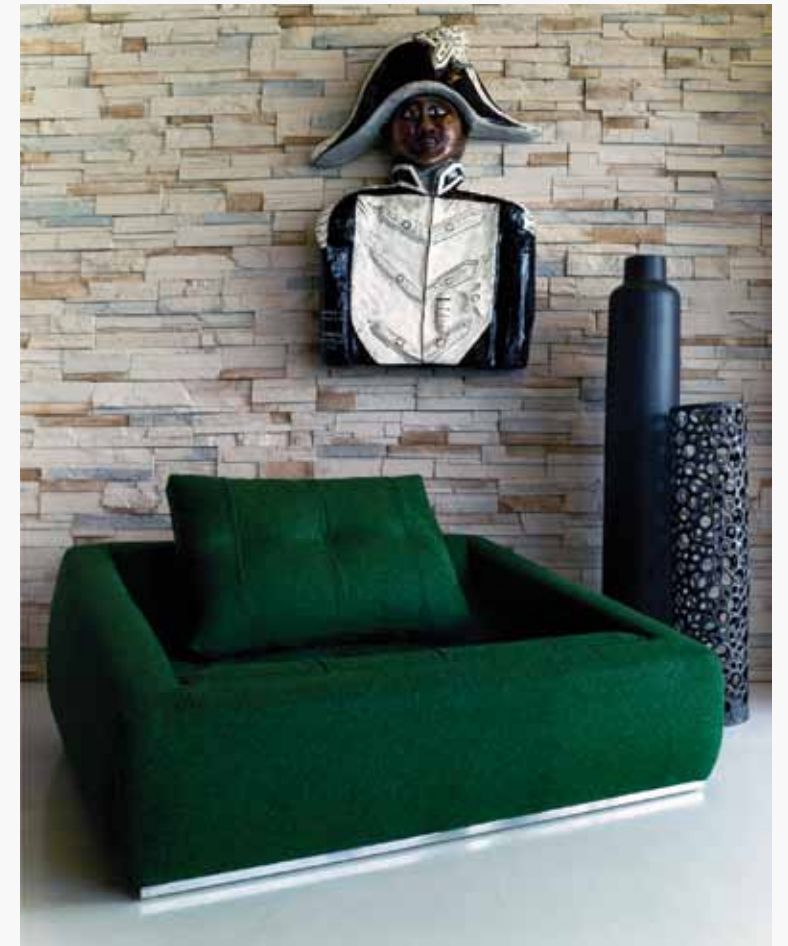

nature is
the best
designer
we know

Left: *Rebar Dining Table*