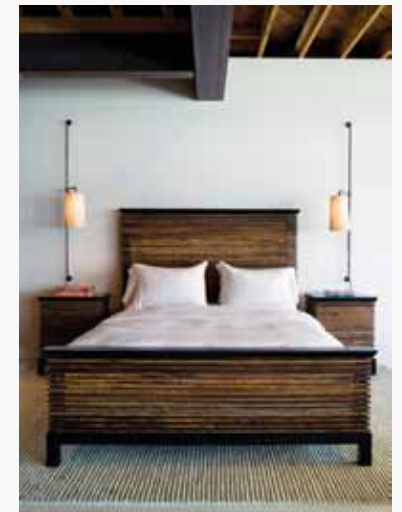

environment®

Eco-friendly design has come a long way. Said to have “created functional pieces of art that are monuments to sustainable living” it is Environment’s successful experimentation with uncommon woods and textiles that quickly established the brand as a design pioneer. The materials used in Environment’s collections are either reclaimed, recycled or repurposed wood and canvas, providing true diversity in both appearance and texture.